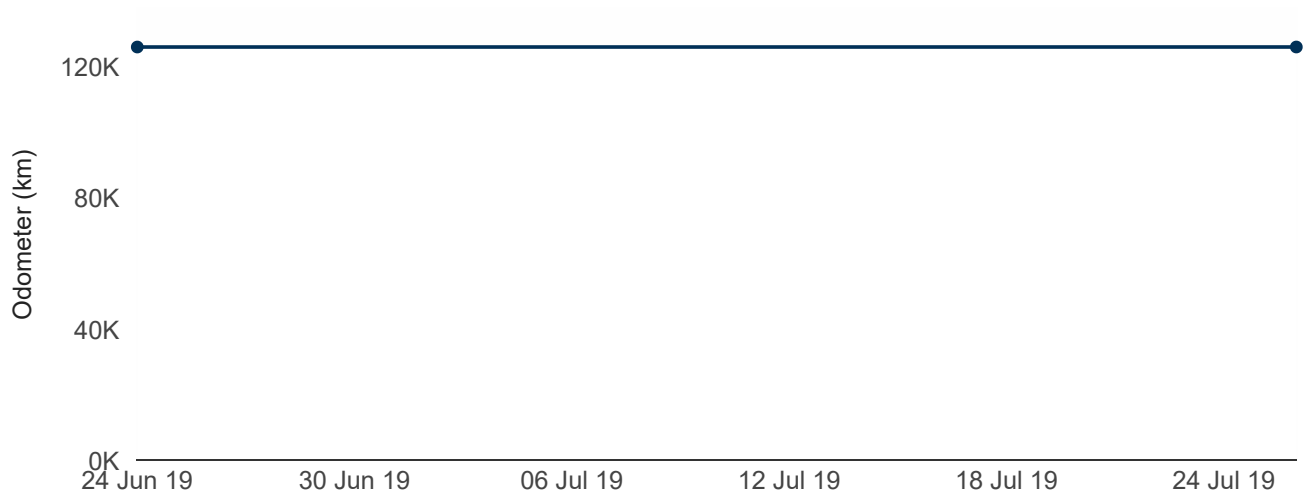

Car history

Most recent odometer reading (Kilometres): 125,990 km
Estimated odometer reading (Kilometres): 125,990 km

Date	Odometer	Avg/day	Avg/year
26 Jul 2019	125,990 km		
24 Jun 2019	125,984		
Unknown	First registration in NZ (Used vehicle)		