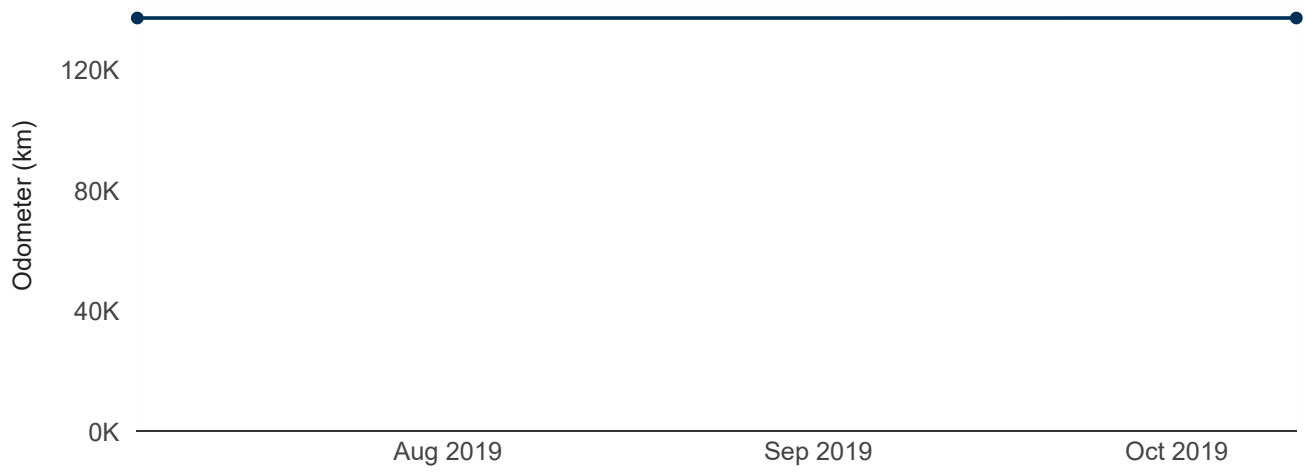

Date	Odometer	Avg/day	Avg/year
11 Oct 2019	137,196 km		
06 Jul 2019	137,190		
Unknown	First registration in NZ (Used vehicle)		

Ownership History

NZ OWNERSHIP INFORMATION WAS NOT REQUESTED

Securities

PPSR NOT CHECKED. MONEY COULD BE OWED ON THIS CAR

Economy, safety and pollution

4/6 Economy	4/6 Carbon emissions	N/A Driver safety	4/6 Pollutants

Transmission: 6-gear automatic

Estimated fuel cost

Day: $6.68 *
Week: $46.92 *
Month: $203.33 *
Year: $2,440.00 *