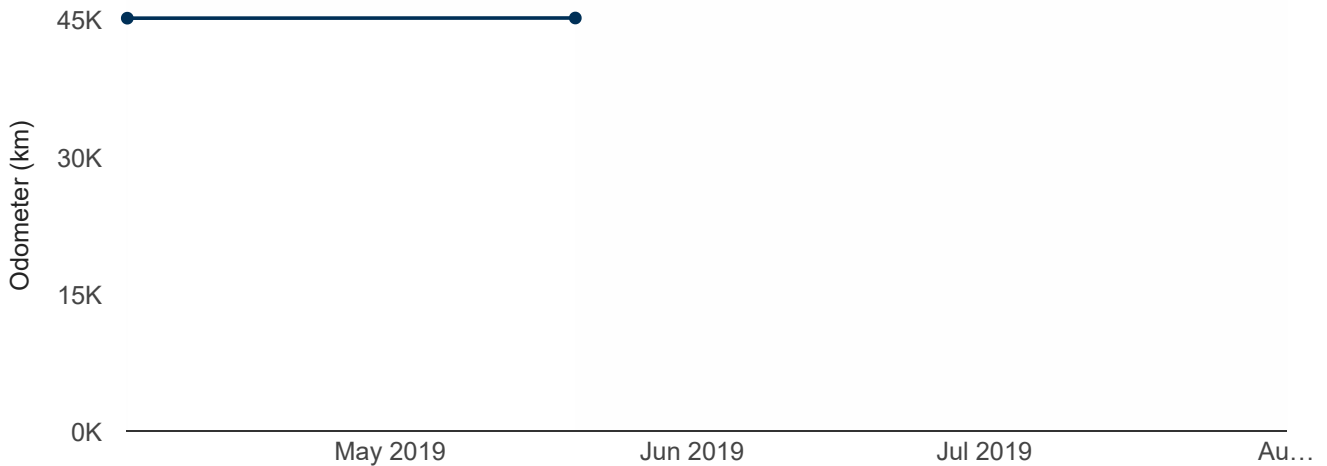

Date	Odometer	Avg/day	Avg/year
01 Aug 2019	First registration in NZ (Used vehicle) (plate: MGD880)		
01 Aug 2019	Current registered owner (as at 03 Oct 2019) Owner for 3 months, 17 days Private owner - Information withheld		
20 May 2019	45,210 km		
04 Apr 2019	45,191		
01 May 2010	First registered overseas (Japan)		

Securities

This car has no known security interests

Economy, safety and pollution

4/6 Economy	4/6 Carbon emissions	N/A Driver safety	4/6 Pollutants

Estimated fuel cost

Day:	$6.90 *
Week:	$48.46 *
Month:	$210.00 *
Year:	$2,520.00 *

*Cost per year based on price per litre of petrol $2.00 and an average distance of 14000 km