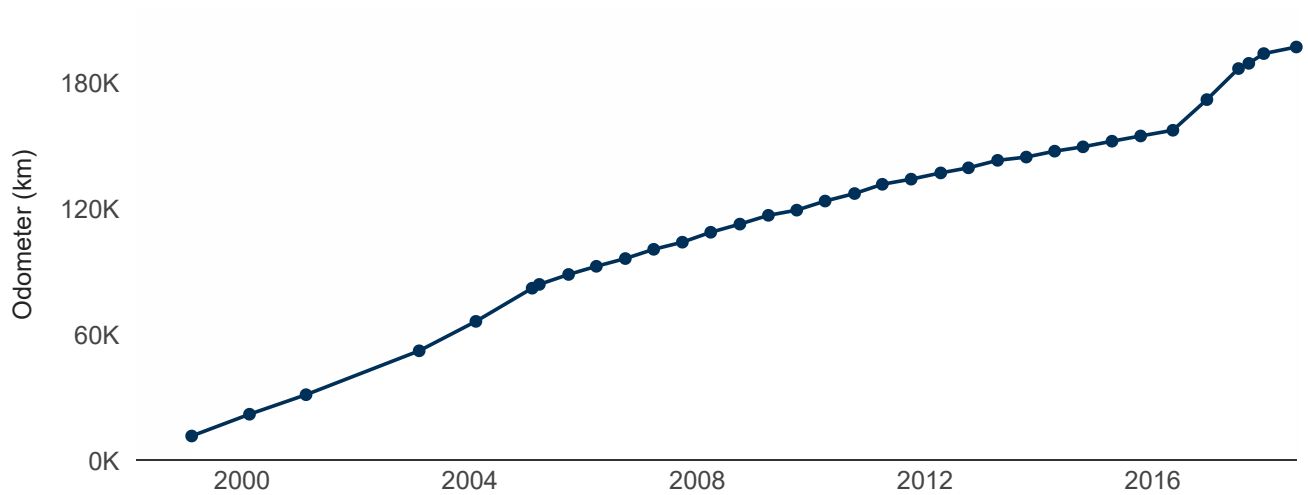

## Car history

Most recent odometer reading (Kilometres): **196,708 km**  
Estimated odometer reading (Kilometres): **196,708 km**

Date	Odometer	Avg/day	Avg/year
10 Jul 2018	196,708 km	15	5,501
13 Dec 2017	193,573 km	48	17,645
08 Sep 2017	188,932 km	38	13,726
04 Jul 2017	186,450 km	73	26,575
13 Dec 2016	171,670 km	67	24,418
09 May 2016	157,086 km	13	4,796
15 Oct 2015	154,366 km	14	4,937
14 Apr 2015	151,877 km	14	5,265
10 Oct 2014	149,194 km	11	4,131
11 Apr 2014	147,134 km	15	5,645
11 Oct 2013	144,319 km	8	3,071
10 Apr 2013	142,771 km	19	6,960
05 Oct 2012	139,205 km	14	4,973
10 Apr 2012	136,780 km	16	5,700
03 Oct 2011	133,813 km	13	4,828
01 Apr 2011	131,366 km	25	9,035
05 Oct 2010	126,960 km	19	6,893
30 Mar 2010	123,391 km	24	8,680
29 Sep 2009	119,063 km	14	4,940
31 Mar 2009	116,600 km	23	8,345
29 Sep 2008	112,416 km	21	7,575
26 Mar 2008	108,535 km	26	9,474
26 Sep 2007	103,811 km	18	6,717
26 Mar 2007	100,425 km	24	8,830