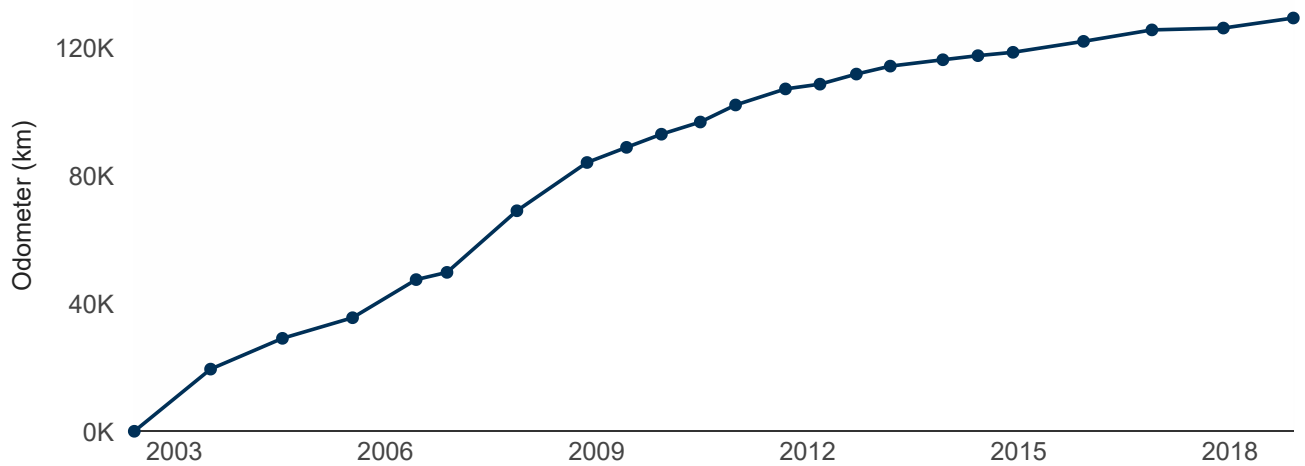

Date	Odometer	Avg/day	Avg/year
26 Nov 2018	129,320 km	9	3,162
28 Nov 2017	126,175 km	2	569
22 Nov 2016	125,597 km	10	3,683
03 Dec 2015	122,015 km	9	3,417
02 Dec 2014	118,589 km	6	2,131
03 Jun 2014	117,538 km	7	2,567
03 Dec 2013	116,258 km	7	2,686
05 Mar 2013	114,265 km	14	5,158
10 Sep 2012	111,778 km	17	6,101
05 Mar 2012	108,619 km	8	3,043
08 Sep 2011	107,135 km	19	7,089
23 Dec 2010	102,105 km	29	10,631
23 Jun 2010	96,775 km	19	6,895
03 Dec 2009	92,959 km	23	8,296
05 Jun 2009	88,845 km	23	8,432
12 Nov 2008	84,109 km	41	15,141
14 Nov 2007	69,009 km	53	19,385
20 Nov 2006	Current registered owner (as at 05 Oct 2019) Owner for 12 years, 12 months Private owner - Information withheld		
16 Nov 2006	49,730 km	14	5,162
13 Nov 2006	Previous registered owner Owner for 7 days Giltrap Motor Group Limited 100 Great North Road Grey Lynn, Auckland Postal Address: Po Box 68537 Wellesley Street, Auckland 1141