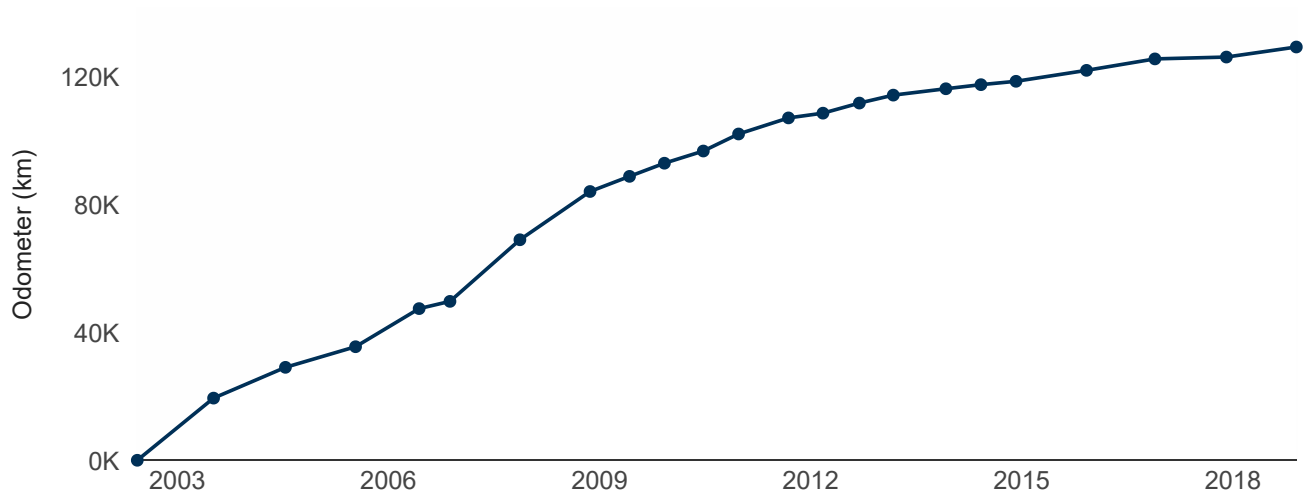

Car history

Most recent odometer reading (Kilometres): 129,320 km

Estimated odometer reading (Kilometres): 132,031 km

Date	Odometer	Avg/day	Avg/year
26 Nov 2018	129,320 km	9	3,162
28 Nov 2017	126,175 km	2	569
22 Nov 2016	125,597 km	10	3,683
03 Dec 2015	122,015 km	9	3,417
02 Dec 2014	118,589 km	6	2,131
03 Jun 2014	117,538 km	7	2,567
03 Dec 2013	116,258 km	7	2,686
05 Mar 2013	114,265 km	14	5,158
10 Sep 2012	111,778 km	17	6,101
05 Mar 2012	108,619 km	8	3,043
08 Sep 2011	107,135 km	19	7,089
23 Dec 2010	102,105 km	29	10,631
23 Jun 2010	96,775 km	19	6,895
03 Dec 2009	92,959 km	23	8,296
05 Jun 2009	88,845 km	23	8,432
12 Nov 2008	84,109 km	41	15,141
14 Nov 2007	69,009 km	53	19,385
20 Nov 2006	Current registered owner (as at 05 Oct 2019) Owner for 13 years, 19 days Private owner - Information withheld		
16 Nov 2006	49,730 km	14	5,162
13 Nov 2006	Previous registered owner Owner for 7 days Giltrap Motor Group Limited		
	100 Great North Road Grey Lynn, Auckland Postal Address: Po Box 68537 Wellesley Street, Auckland 1141		