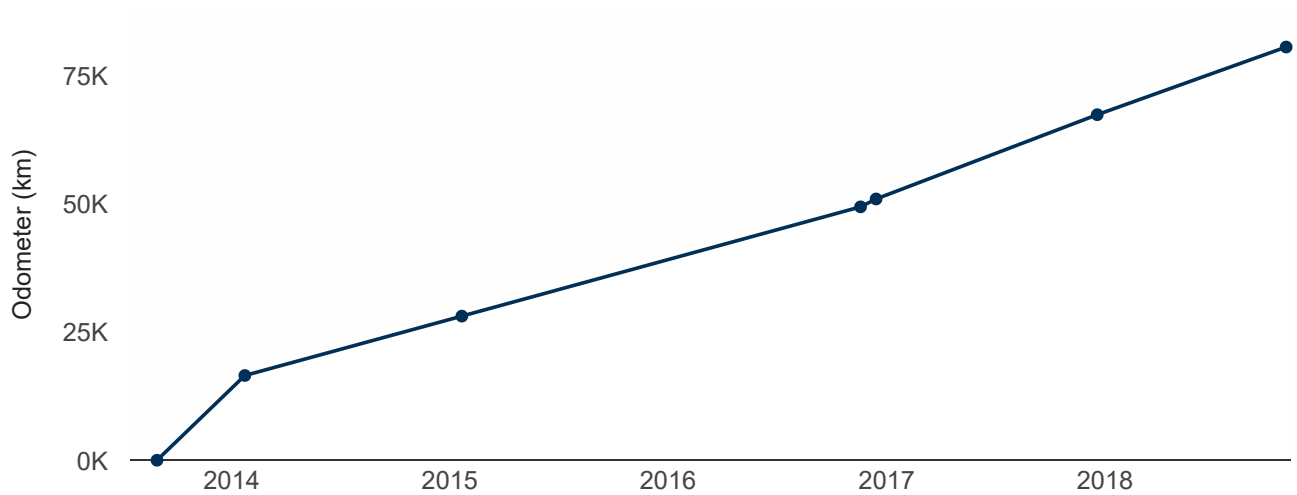

Car history

Most recent odometer reading (Kilometres): 80,469 km

Estimated odometer reading (Kilometres): 80,469 km

| Date | Odometer | Avg/day | Avg/year |
|-------------|---------------------------------------------------------------------------------------------------------------------------------------------------------------------------|---------|----------|
| 07 Nov 2018 | Current registered owner (as at 08 Oct 2019) Owner for 1 year, 29 days Private owner - Information withheld | | |
| 31 Oct 2018 | Previous registered owner Owner for 7 days Private owner - Information withheld | | |
| 31 Oct 2018 | 80,465 km | 42 | 15,217 |
| 19 Dec 2017 | 67,291 km | 44 | 16,185 |
| 14 Dec 2016 | 50,884 km | 59 | 21,591 |
| 18 Nov 2016 | 49,346 km | 32 | 11,642 |
| 12 May 2015 | Previous registered owner Owner for 3 years, 5 months Private owner - Information withheld | | |
| 29 Apr 2015 | Previous registered owner Owner for 13 days Private owner - Information withheld | | |
| 21 Jan 2015 | 28,072 km | 32 | 11,624 |
| 29 Jan 2014 | Previous registered owner Owner for 1 year, 3 months Private owner - Information withheld | | |
| 23 Jan 2014 | Previous registered owner Owner for 6 days Ebbett Waikato Limited - Tauranga 123 Cameron Road Tauranga Postal Address: Po Box 510 Tauranga, Tauranga 3144 | | |
| 23 Jan 2014 | 16,512 km | 112 | 40,972 |
| 29 Aug 2013 | 11 km | | |
| 17 Jul 2013 | Previous registered owner Owner for 6 months, 10 days Bvjv Limited | | |