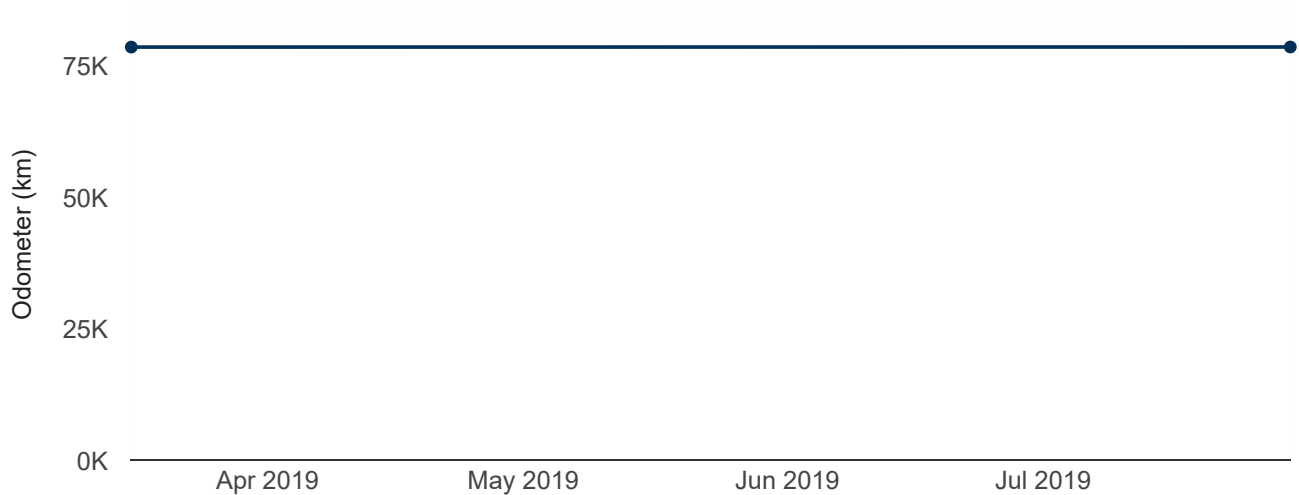

Car history

Most recent odometer reading (Kilometres): 78,556 km
Estimated odometer reading (Kilometres): 78,556 km

Date	Odometer	Avg/day	Avg/year
30 Jul 2019	78,556 km		
16 Mar 2019	78,540		
Unknown	First registration in NZ (Used vehicle)		