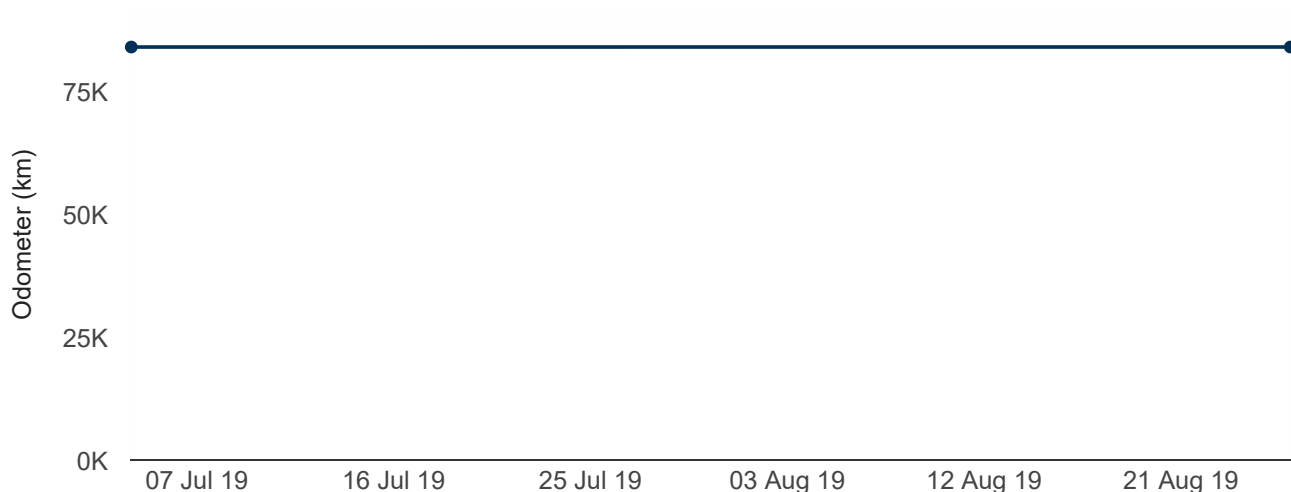

Date	Odometer	Avg/day	Avg/year
26 Aug 2019	84,120 km		
04 Jul 2019	84,114		
Unknown	First registration in NZ (Used vehicle)		

Ownership History

NZ OWNERSHIP INFORMATION WAS NOT REQUESTED

Securities

PPSR NOT CHECKED. MONEY COULD BE OWED ON THIS CAR

Economy, safety and pollution

5/6 Economy	5/6 Carbon emissions	N/A Driver safety	4/6 Pollutants

Transmission: CVT

Estimated fuel cost

Day:	$4.30 *
Week:	$30.19 *
Month:	$130.83 *
Year:	$1,570.00 *