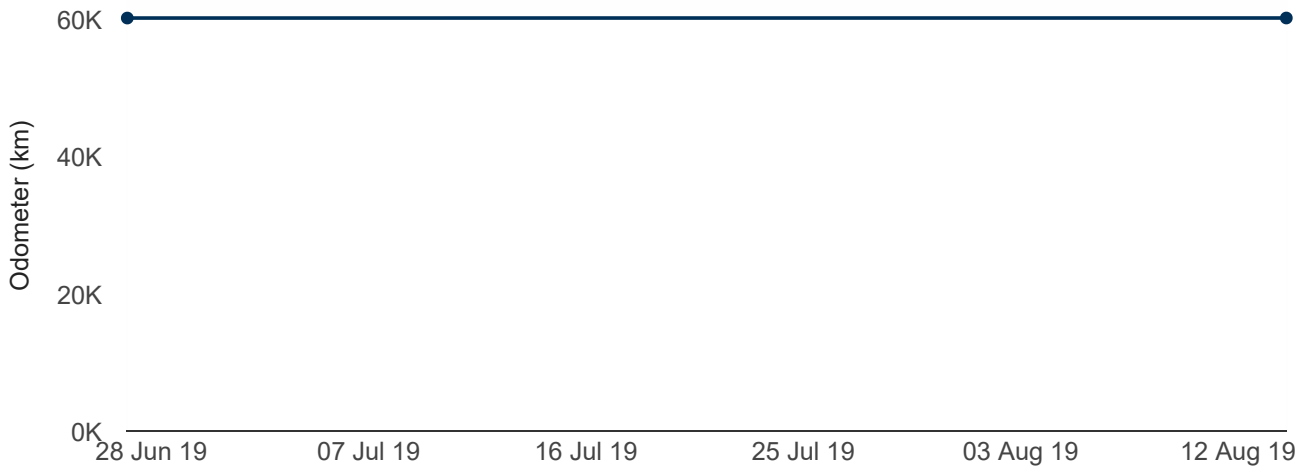

Date	Odometer	Avg/day	Avg/year
14 Aug 2019	60,251 km		
27 Jun 2019	60,245		
Unknown	First registration in NZ (Used vehicle)		

Ownership History

NZ OWNERSHIP INFORMATION WAS NOT REQUESTED

Securities

PPSR NOT CHECKED. MONEY COULD BE OWED ON THIS CAR

Economy, safety and pollution

5/6
Economy

5/6
Carbon emissions

2/5
Driver safety

4/6
Pollutants

Transmission: CVT

Estimated fuel cost

Day: $4.00 *
Week: $28.08 *
Month: $121.67 *
Year: $1,460.00 *