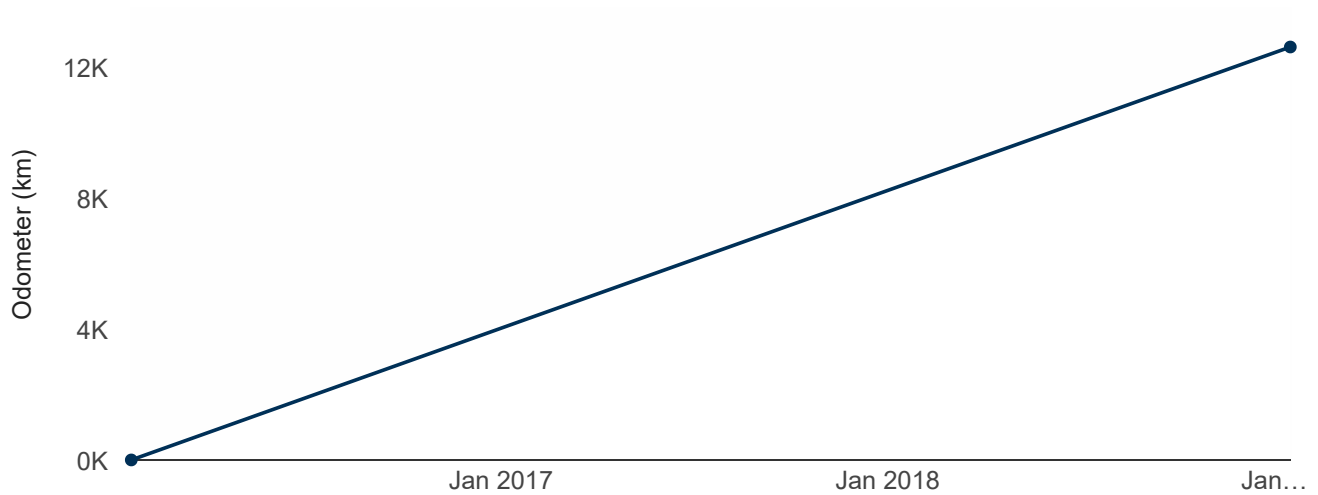

### Car history

Most recent odometer reading (Kilometres): **12,640 km**  
Estimated odometer reading (Kilometres): **15,329 km**

Date	Odometer	Avg/day	Avg/year
16 Jan 2019	12,640 km	12	4,214
20 Jan 2016	Current registered owner (as at 06 Sep 2019) Owner for 3 years, 9 months Private owner - Information withheld		
20 Jan 2016	First registration in NZ (New vehicle) (plate: JPD716)		
18 Jan 2016	11 km		