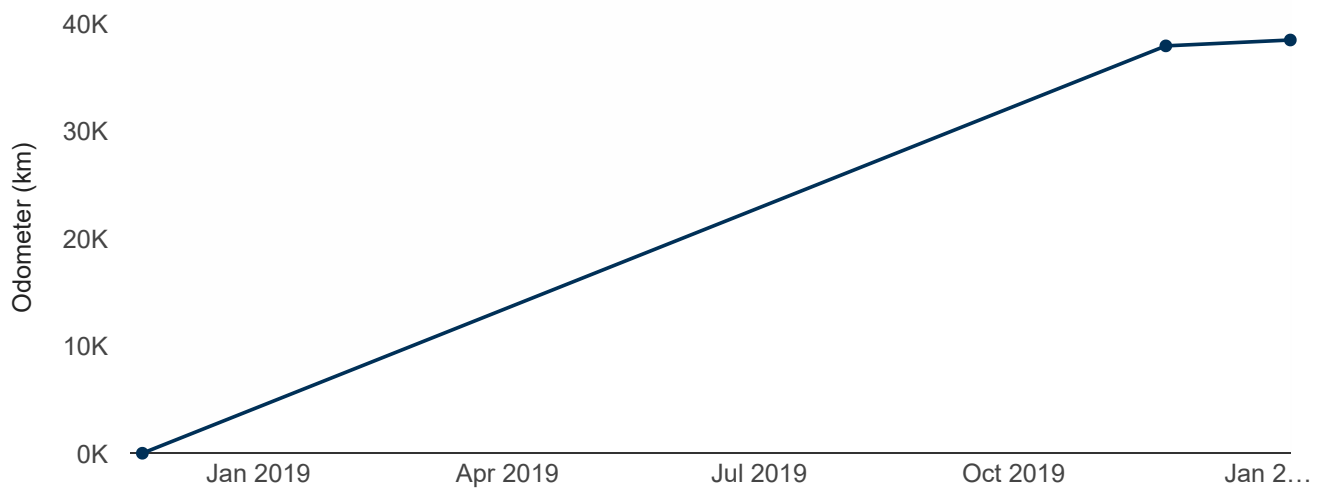

Car history

Most recent odometer reading (Kilometres): 38,424 km
Estimated odometer reading (Kilometres): 38,436 km

Date	Odometer	Avg/day	Avg/year
09 Jan 2020	38,424 km	12	4,429
25 Nov 2019	37,878 km	102	37,359
20 Nov 2018	7 km		
16 Nov 2018	First registration in NZ (New vehicle) (plate: LSZ187)		