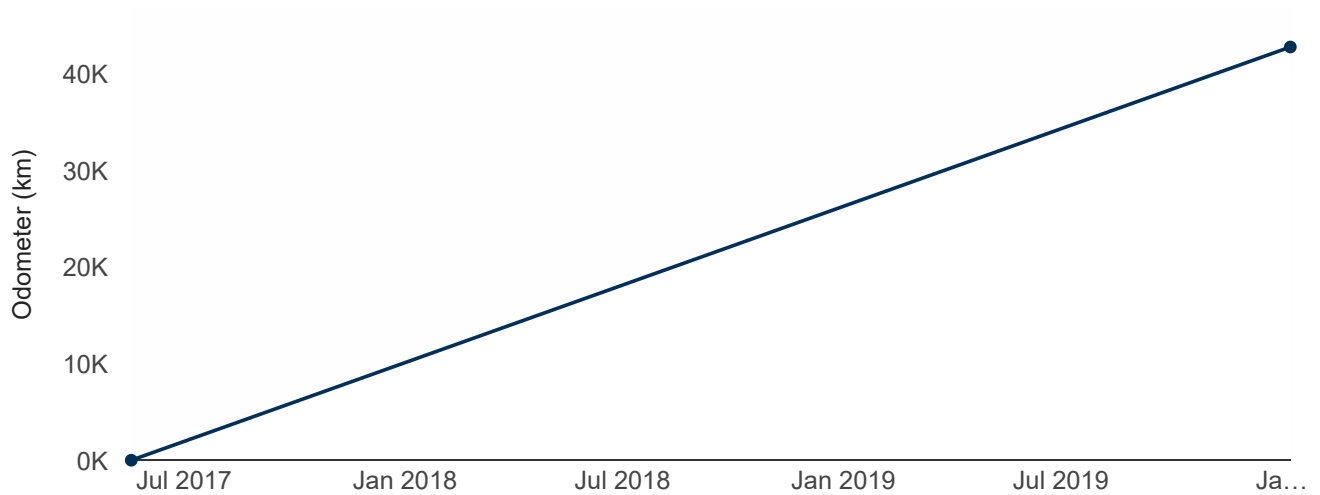

Car history

Most recent odometer reading (Kilometres): 42,732 km
Estimated odometer reading (Kilometres): 42,820 km

Date	Odometer	Avg/day	Avg/year
08 Jan 2020	42,732 km	44	16,160
22 May 2017	First registration in NZ (New vehicle) (plate: KNL120)		
18 May 2017	8 km		