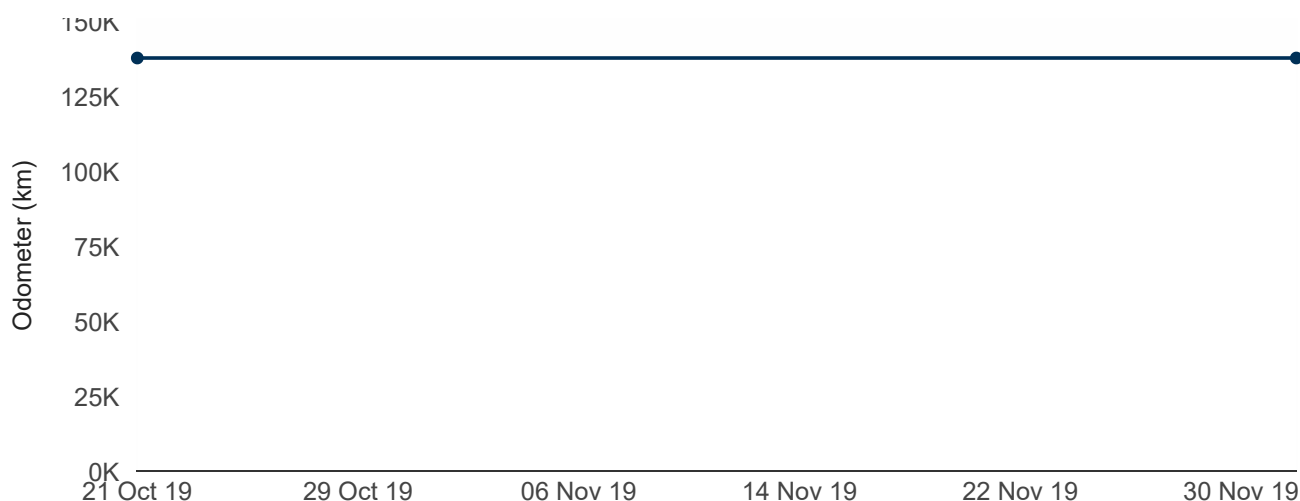

Car history

Most recent odometer reading (Kilometres): **137,746 km**
Estimated odometer reading (Kilometres): **137,746 km**

Date	Odometer	Avg/day	Avg/year
02 Dec 2019	137,746 km		
21 Oct 2019	137,742		
Unknown	First registration in NZ (Used vehicle)		