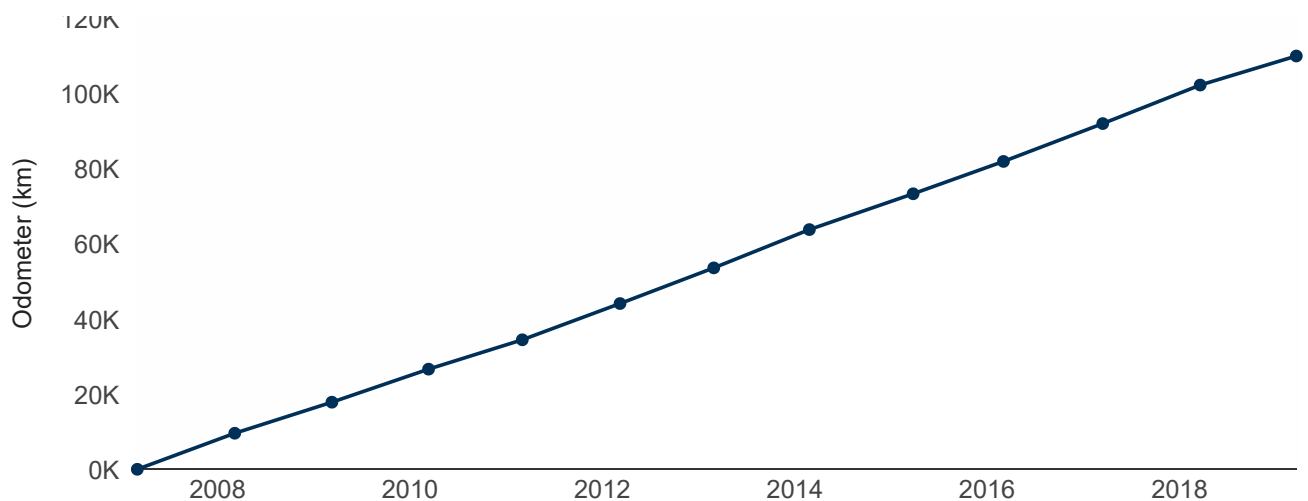

- 4 This car maybe part of a product recall for Takata airbags under compulsory recall. (Honda Accord from 10/2002 to 03/2008)

ⓘ Information

- 5 This report was created on 28/11/2019
- 6 This car has not been reported stolen and is not wanted by the police
- 7 This car's odometer is reliable (at last inspection)
- 8 5-gear automatic transmission
- 9 This car was not imported damaged
- 10 This car has no known security interests (money owed)
- 11 This car has no known fire or water damage upon import
- 12 This car has had 1 New Zealand owner
- 13 Current registered owner: Information withheld
- 14 Latest odometer reading 110,036 recorded on 20/03/2019

Car history

Most recent odometer reading (Kilometres): **110,036 km**

Estimated odometer reading (Kilometres): **110,036 km**

Date	Odometer	Avg/day	Avg/year
20 Mar 2019	110,036 km	21	7,737
20 Mar 2018	102,299 km	28	10,116
15 Mar 2017	92,044 km	27	9,757
03 Mar 2016	81,966 km	25	9,161
26 Mar 2015	73,357 km	24	8,834
25 Feb 2014	63,821 km	28	10,253
27 Feb 2013	53,624 km	27	9,734
08 Mar 2012	44,130 km	26	9,491
03 Mar 2011	34,483 km	22	8,016
12 Mar 2010	26,665 km	24	8,751
10 Mar 2009	17,866 km	22	8,176
06 Mar 2008	9,600 km	26	9,590
05 Mar 2007	First registration in NZ (New vehicle) (plate: DTC243)		
05 Mar 2007	Current registered owner (as at 28 Nov 2019) Owner for 13 years, 5 months Private owner - Information withheld		
02 Mar 2007	6 km		