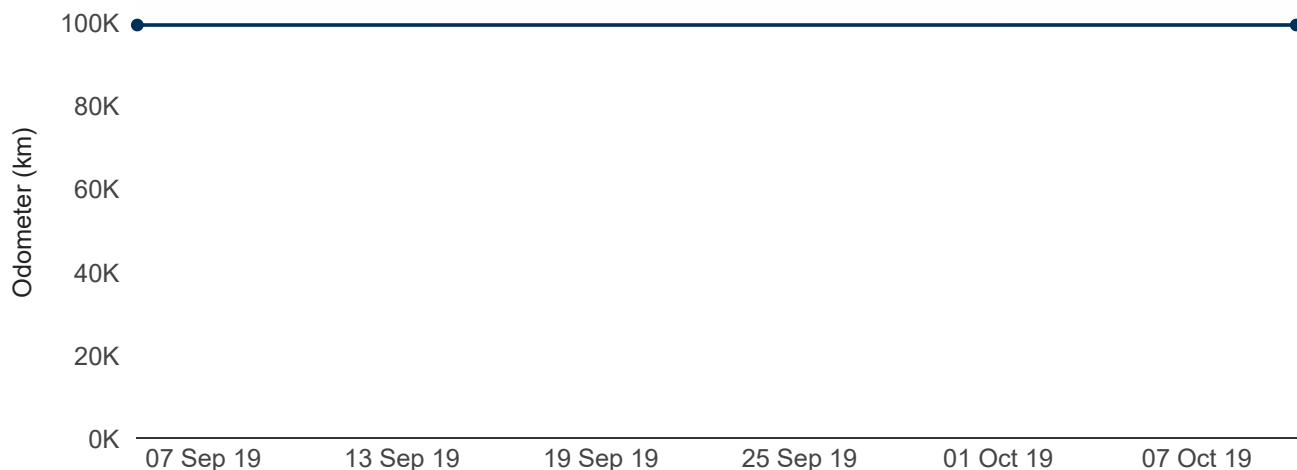

Car history

Most recent odometer reading (Kilometres): **99,426 km**
Estimated odometer reading (Kilometres): **99,426 km**

Date	Odometer	Avg/day	Avg/year
10 Oct 2019	99,426 km		
05 Sep 2019	99,422		
Unknown	First registration in NZ (Used vehicle)		