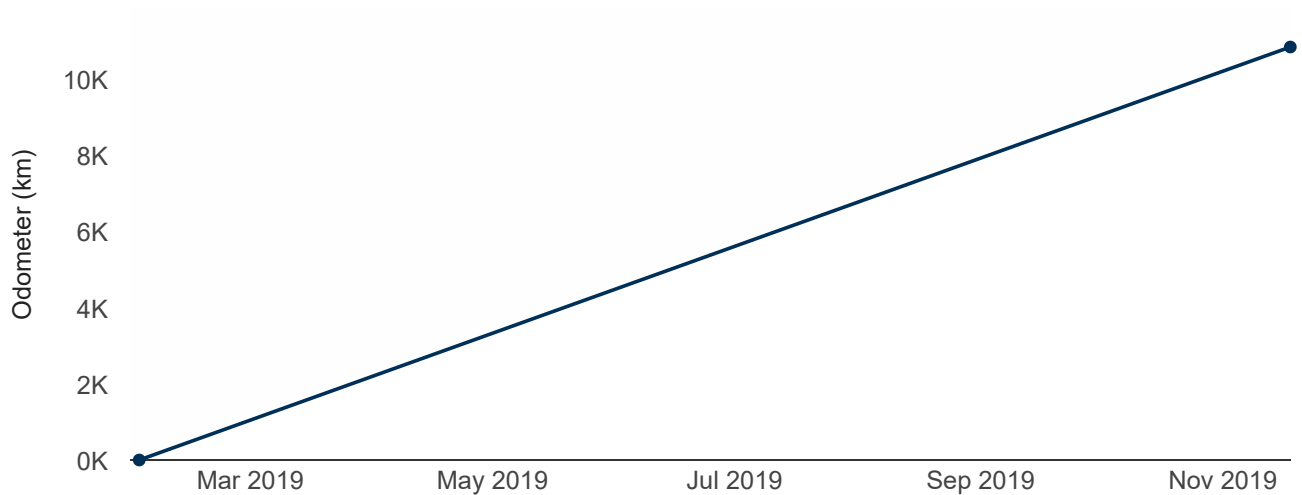

Date	Odometer	Avg/day	Avg/year
18 Nov 2019	10,855 km	37	13,652
01 Feb 2019	8 km		
30 Jan 2019	First registration in NZ (New vehicle) (plate: LZE131)		

Ownership History

NZ OWNERSHIP INFORMATION WAS NOT REQUESTED

Securities

PPSR NOT CHECKED. MONEY COULD BE OWED ON THIS CAR

Economy, safety and pollution

4/6 Economy	4/6 Carbon emissions	5/5 Driver safety	5/6 Pollutants

Transmission: CVT

Estimated fuel cost

Day:	$5.37 *
Week:	$37.69 *
Month:	$163.33 *
Year:	$1,960.00 *