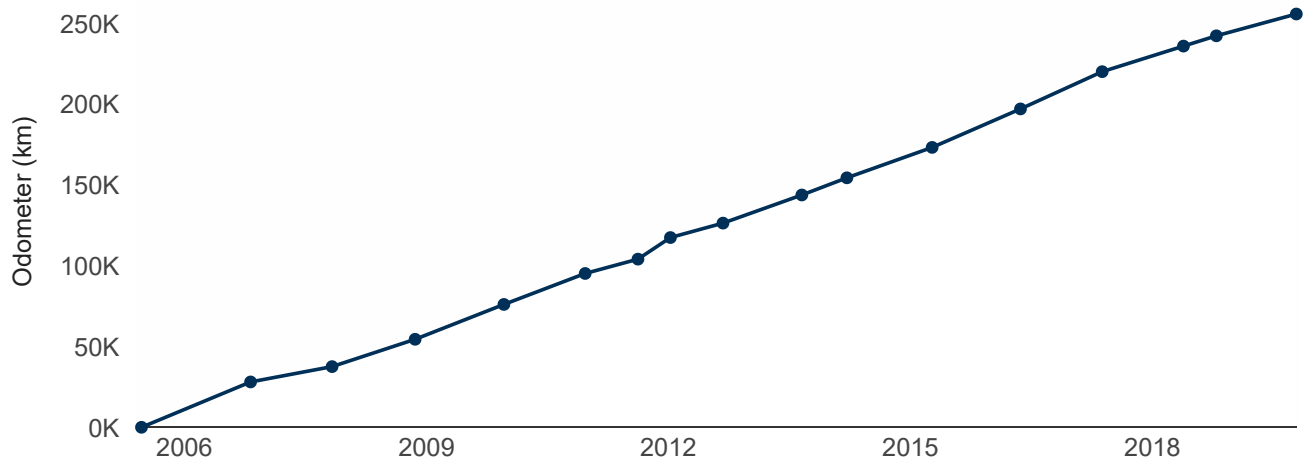

Car history

Most recent odometer reading (Kilometres): 255,601 km

Estimated odometer reading (Kilometres): 256,457 km

Date	Odometer	Avg/day	Avg/year
14 Oct 2019	255,601 km	37	13,600
08 Nov 2018	Current registered owner (as at 06 Nov 2019) Owner for 1 year, 8 months Private owner - Information withheld		
24 Oct 2018	Previous registered owner Owner for 15 days BACKPACKERSCARS.COM Limited 196 Yaldhurst Road Christchurch Postal Address: PO Box 7689 Sydenham, Christchurch 8240		
17 Oct 2018	242,113 km	43	15,575
21 May 2018	235,755 km	43	15,688
18 May 2017	219,938 km	62	22,725
13 May 2016	196,902 km	60	21,719
09 Apr 2015	173,100 km	49	17,782
09 Mar 2015	Previous registered owner Owner for 3 years, 7 months Private owner - Information withheld		
19 Mar 2014	154,295 km	52	19,010
27 Aug 2013	143,670 km	49	17,781
04 Sep 2012	126,279 km	38	13,695
10 Jan 2012	117,349 km	91	33,153
16 Aug 2011	103,997 km	37	13,532
20 Dec 2010	95,136 km	52	18,989
17 Dec 2009	75,991 km	54	19,575
10 Nov 2008	54,432 km	45	16,405
31 Oct 2007	37,533 km	26	9,376
31 Oct 2006	Previous registered owner		