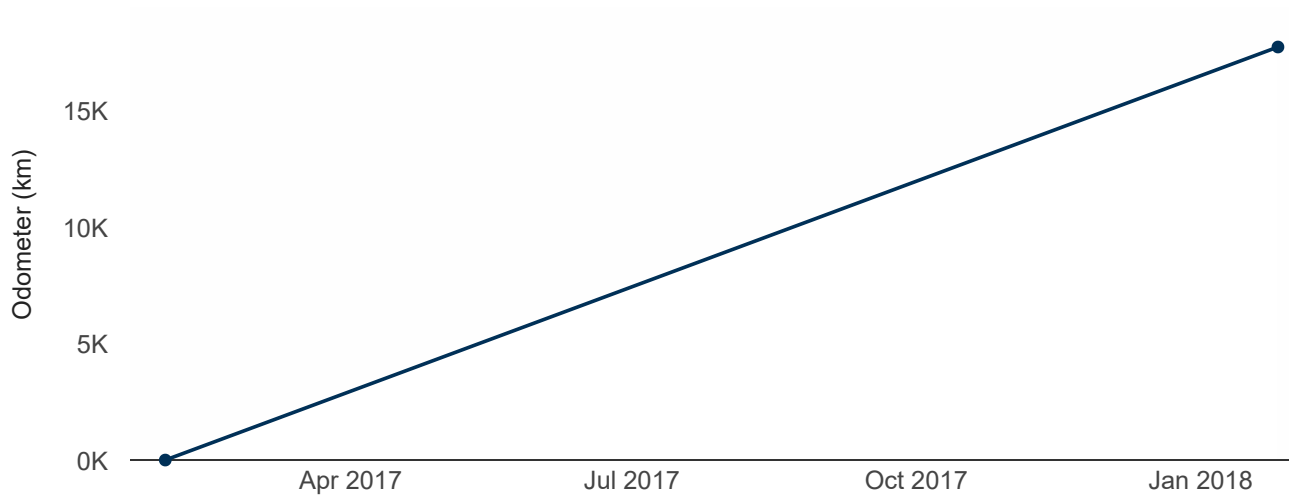

Date	Odometer	Avg/day	Avg/year
30 Jan 2018	Current registered owner (as at 27 Nov 2019) Owner for 2 years, 6 months Private owner - Information withheld		
26 Jan 2018	17,719 km	49	17,954
08 Jan 2018	Previous registered owner Owner for 22 days Brendan Foot Motors Limited 16 Railway Avenue Alicetown, Lower Hutt 5010		
31 Jan 2017	11 km		
20 Jan 2017	Previous registered owner Owner for 11 months, 23 days Suzuki New Zealand Limited 1 Heads Rd Wanganui Postal Address: Private Bag 3008 Wanganui, Wanganui 4541		
20 Jan 2017	First registration in NZ (New vehicle) (plate: KHW843)		

Securities

This car has no known security interests

Economy, safety and pollution

5/6
Economy

4/6
Carbon emissions

5/5
Driver safety

4/6
Pollutants

Transmission: 6-gear automatic