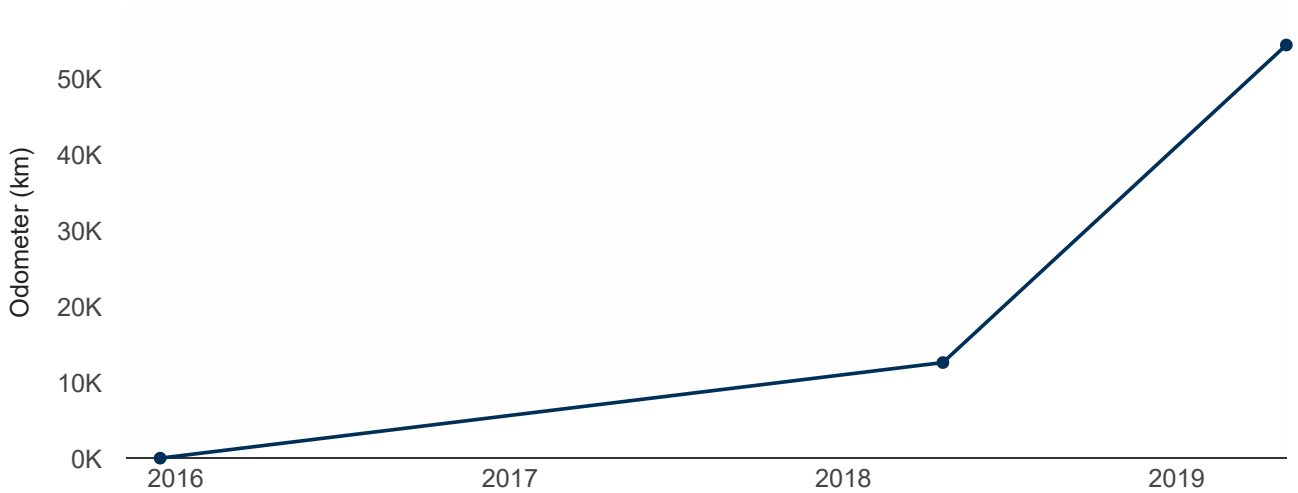

Car history

Most recent odometer reading (Kilometres): **54,466 km**

Estimated odometer reading (Kilometres): **71,716 km**

Date	Odometer	Avg/day	Avg/year
01 May 2019	54,466 km	111	40,623
20 Apr 2018	12,619 km	15	5,367
15 Dec 2015	18 km		
14 Dec 2015	Re-registered (New vehicle) (plate: JMS24)		
09 Nov 2015	First registration in NZ		