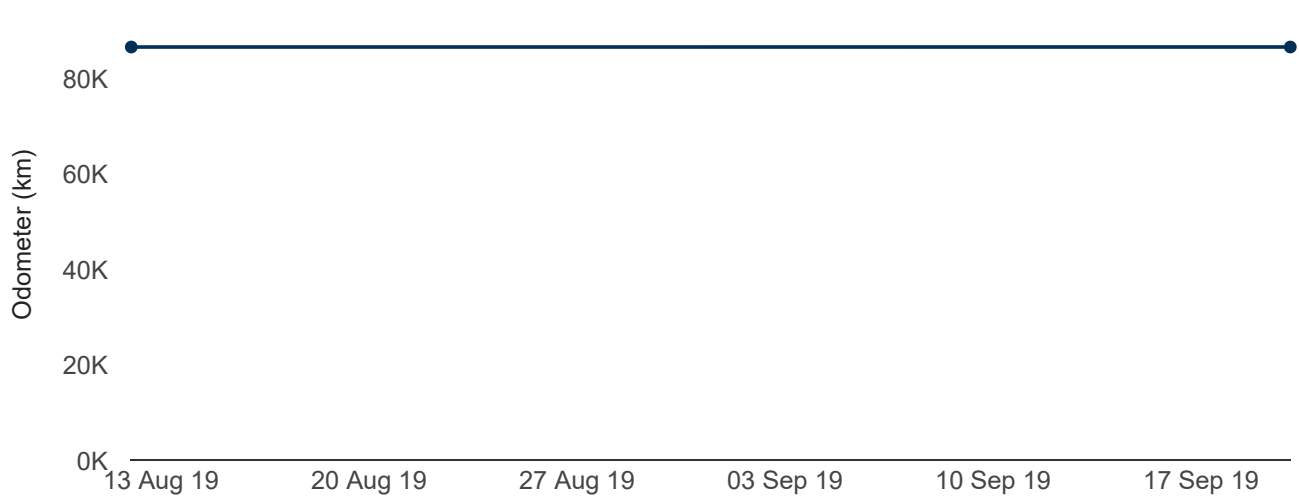

Date	Odometer	Avg/day	Avg/year
20 Sep 2019	86,597 km		
12 Aug 2019	86,594		
Unknown	First registration in NZ (Used vehicle)		

Ownership History

NZ OWNERSHIP INFORMATION WAS NOT REQUESTED

Securities

PPSR NOT CHECKED. MONEY COULD BE OWED ON THIS CAR

Economy, safety and pollution

6/6 Economy	6/6 Carbon emissions	2/5 Driver safety	4/6 Pollutants

Transmission: CVT

Estimated fuel cost

Day:	$3.15 *
Week:	$22.12 *
Month:	$95.83 *
Year:	$1,150.00 *