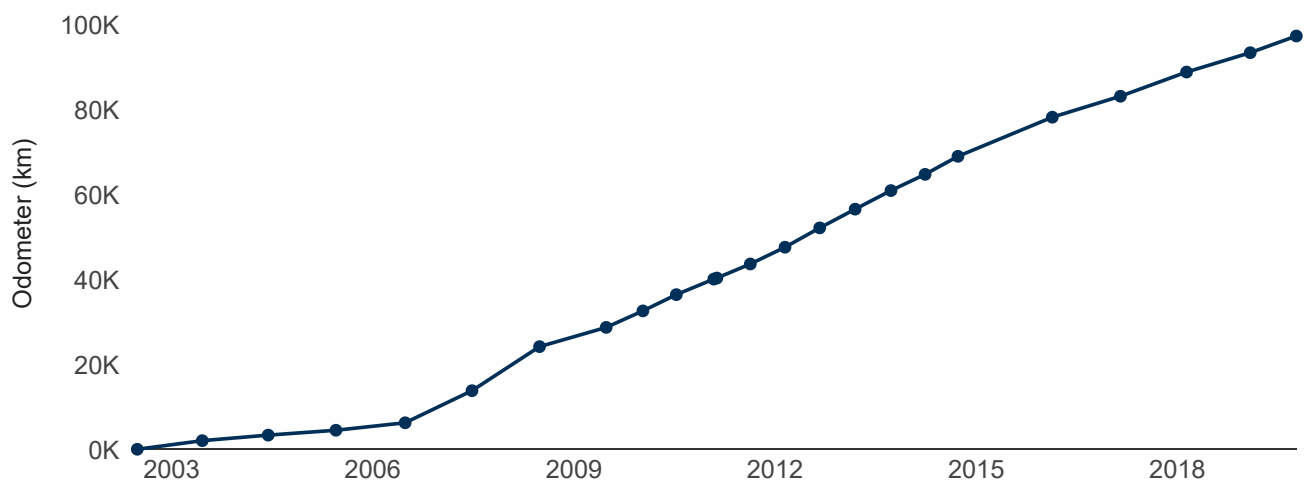

Date	Odometer	Avg/day	Avg/year
10 Oct 2019	97,280 km	16	5,712
01 Feb 2019	93,352 km	13	4,797
19 Feb 2018	88,792 km	16	5,768
24 Feb 2017	83,103 km	13	4,913
19 Feb 2016	78,169 km	18	6,540
23 Sep 2014	68,959 km	24	8,650
28 Mar 2014	64,717 km	21	7,492
23 Sep 2013	60,899 km	22	8,193
12 Mar 2013	56,522 km	23	8,334
31 Aug 2012	52,115 km	24	8,783
24 Feb 2012	47,567 km	21	7,624
19 Aug 2011	43,619 km	18	6,624
18 Feb 2011	40,316 km	15	5,454
01 Feb 2011	40,062 km	18	6,541
12 Jul 2010	36,406 km	21	7,673
11 Jan 2010	32,580 km	19	7,096
25 Jun 2009	28,692 km	12	4,551
27 Jun 2008	24,166 km	28	10,285
25 Jun 2007	13,796 km	21	7,569
26 Jun 2006	6,248 km	5	1,707
14 Jun 2005	4,485 km	3	1,135
10 Jun 2004	3,338 km	4	1,324
17 Jun 2003	2,036 km		
28 Jun 2002	First registration in NZ (New vehicle) (plate: ASD795)