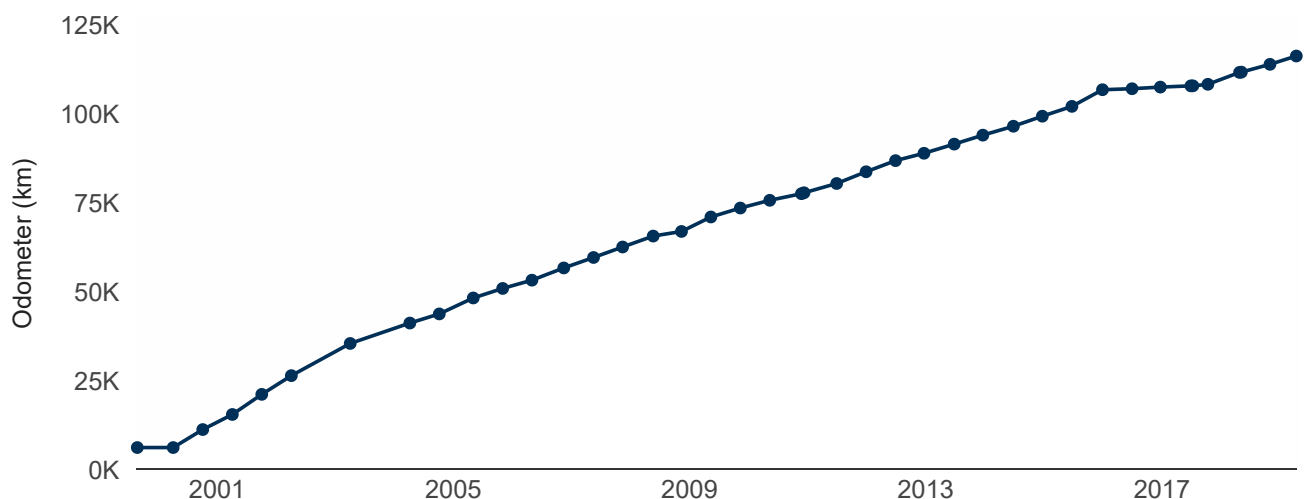

Date	Odometer	Avg/day	Avg/year
12 Apr 2019	116,146 km	14	5,244
31 Oct 2018	113,804 km	12	4,512
07 May 2018	111,616 km	7	2,588
26 Apr 2018	111,538 km	17	6,227
16 Oct 2017	Current registered owner (as at 02 Oct 2019) Owner for 2 years, 8 months Private owner - Information withheld		
12 Oct 2017	108,194 km	5	1,699
19 Jul 2017	Previous registered owner Owner for 2 months, 29 days Marlborough Automotive Limited 21 Main Street Blenheim Postal Address: PO Box 802 Blenheim 7240		
11 Jul 2017	107,761 km	0	152
29 Jun 2017	107,756 km	2	672
22 Dec 2016	107,408 km	3	947
30 Jun 2016	106,954 km	2	560
30 Dec 2015	106,673 km	25	9,040
24 Jun 2015	101,992 km	15	5,515
23 Dec 2014	99,227 km	16	5,742
27 Jun 2014	96,411 km	13	4,842
20 Dec 2013	93,904 km	14	5,190
26 Jun 2013	91,387 km	14	5,024
21 Dec 2012	88,813 km	12	4,291
28 Jun 2012	86,744 km	17	6,269
29 Dec 2011	83,618 km	18	6,616