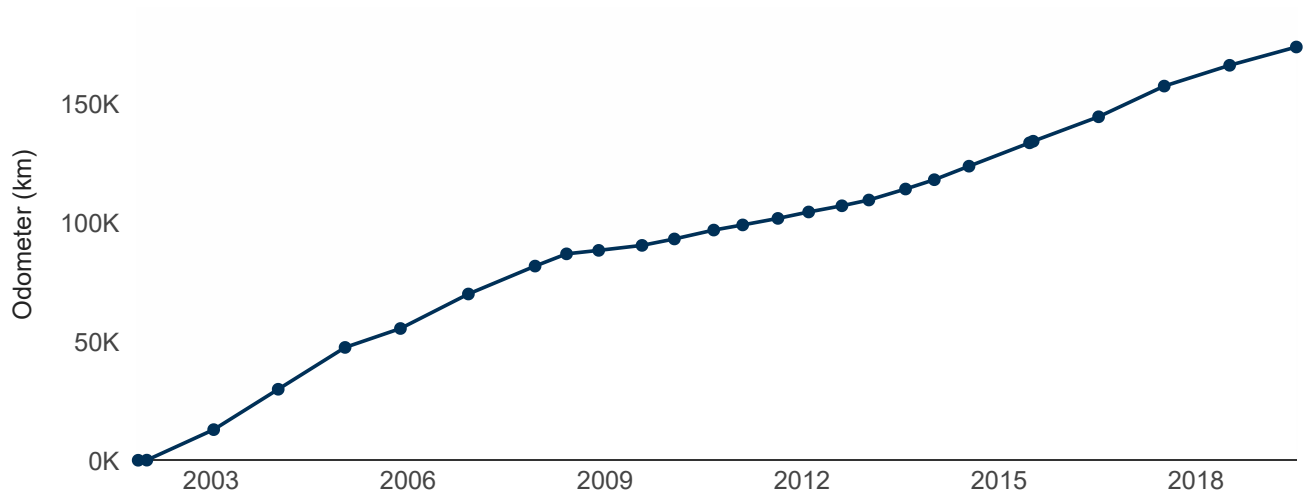

Car history

Most recent odometer reading (Kilometres): **173,967 km**

Estimated odometer reading (Kilometres): **175,751 km**

Date	Odometer	Avg/day	Avg/year
13 Jul 2019	173,967 km	21	7,574
07 Jul 2018	166,269 km	24	8,777
08 Jul 2017	157,516 km	35	12,917
08 Jul 2016	144,599 km	28	10,321
10 Jul 2015	134,306 km	33	12,209
20 Jun 2015	133,637 km	29	10,652
18 Jul 2014	123,802 km	29	10,767
06 Jan 2014	118,109 km	24	8,936
30 Jul 2013	114,192 km	23	8,280
07 Jan 2013	109,564 km	16	5,913
10 Aug 2012	107,134 km	14	5,146
07 Feb 2012	104,526 km	16	5,765
20 Aug 2011	101,825 km	14	5,117
05 Feb 2011	99,077 km	13	4,906
28 Aug 2010	96,913 km	17	6,232
21 Jan 2010	93,174 km	15	5,493
25 Jul 2009	90,465 km	9	3,176
26 Nov 2008	88,368 km	8	2,991
31 May 2008	86,901 km	29	10,739
08 Dec 2007	81,752 km	32	11,557
02 Dec 2006	70,005 km	38	14,024
19 Nov 2005	55,481 km	26	9,443
15 Jan 2005	47,513 km	47	17,273
09 Jan 2004	29,909 km	47	17,282