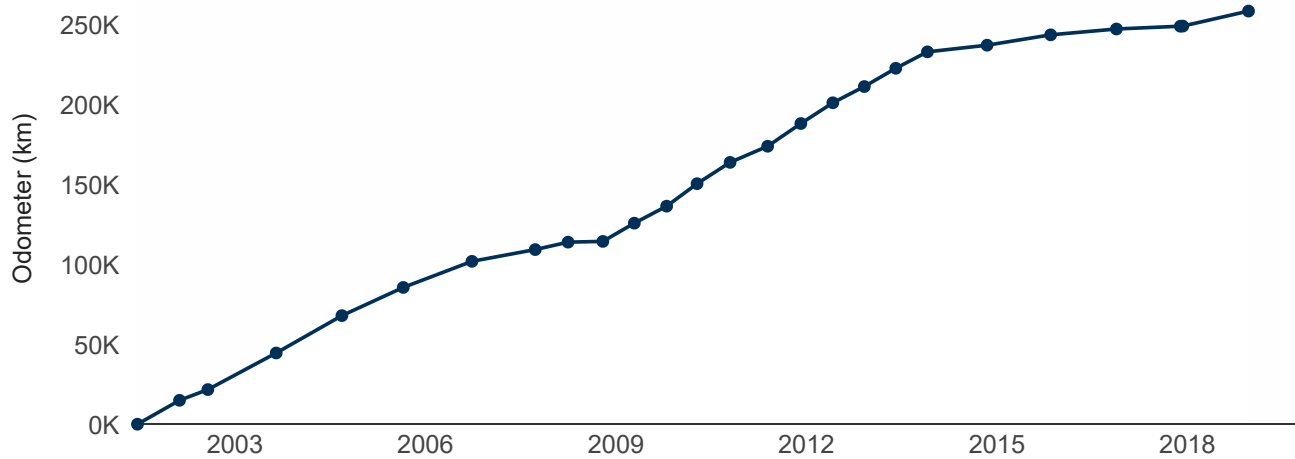

Date	Odometer	Avg/day	Avg/year
19 Sep 2019	Current registered owner (as at 07 Oct 2019) Owner for 9 months, 29 days Private owner - Information withheld		
11 Jun 2019	Previous registered owner Owner for 3 months, 10 days Private owner - Information withheld		
18 Dec 2018	258,304 km	25	9,056
30 Oct 2018	Previous registered owner Owner for 7 months, 14 days Private owner - Information withheld		
05 Dec 2017	248,925 km	6	2,086
21 Nov 2017	248,845 km	5	1,729
18 Nov 2016	247,102 km	10	3,526
06 Nov 2015	243,450 km	18	6,460
05 Nov 2014	236,972 km	12	4,419
04 Jan 2014	Previous registered owner Owner for 4 years, 10 months Private owner - Information withheld		
09 Dec 2013	Previous registered owner Owner for 26 days Kiwi Autos Limited 72 Hewletts Road Mount Maunganui Postal Address: PO Box 5238 Mount Maunganui 3150		
03 Dec 2013	Previous registered owner Owner for 6 days Farmer Motor Group Limited 116 Hewletts Road Mt Maunganui Postal Address: PO Box 118 Tauranga, Tauranga 3144		
27 Nov 2013	232,819 km	56	20,620