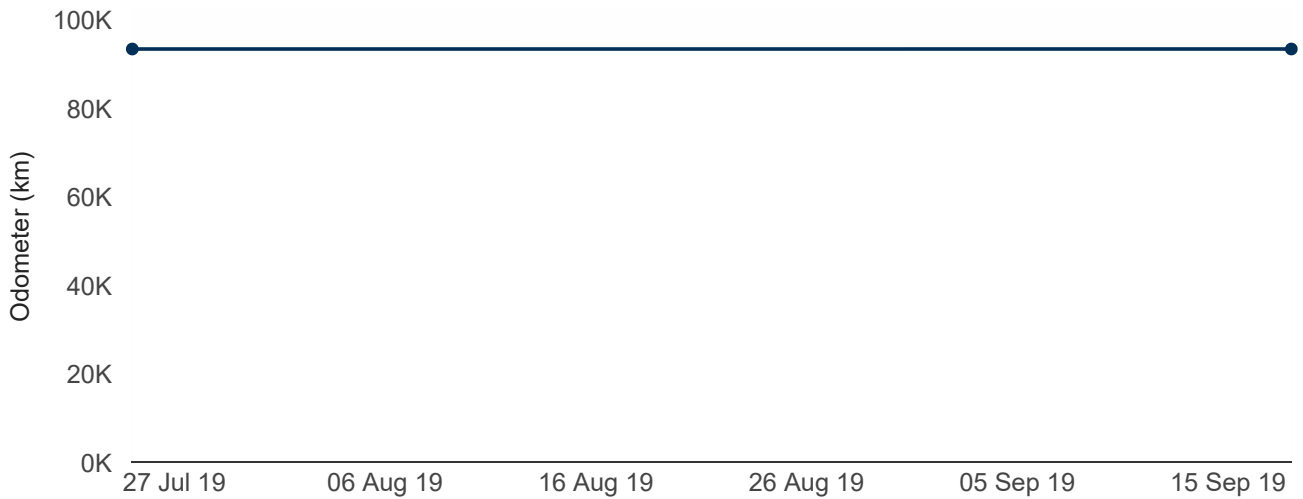

Date	Odometer	Avg/day	Avg/year
18 Sep 2019	93,423 km		
25 Jul 2019	93,420		
Unknown	First registration in NZ (Used vehicle)		

Ownership History

NZ OWNERSHIP INFORMATION WAS NOT REQUESTED

Securities

PPSR NOT CHECKED. MONEY COULD BE OWED ON THIS CAR

Economy, safety and pollution

6/6 Economy	6/6 Carbon emissions	2/5 Driver safety	4/6 Pollutants

Transmission: CVT

Estimated fuel cost

Day:	$3.15 *
Week:	$22.12 *
Month:	$95.83 *
Year:	$1,150.00 *