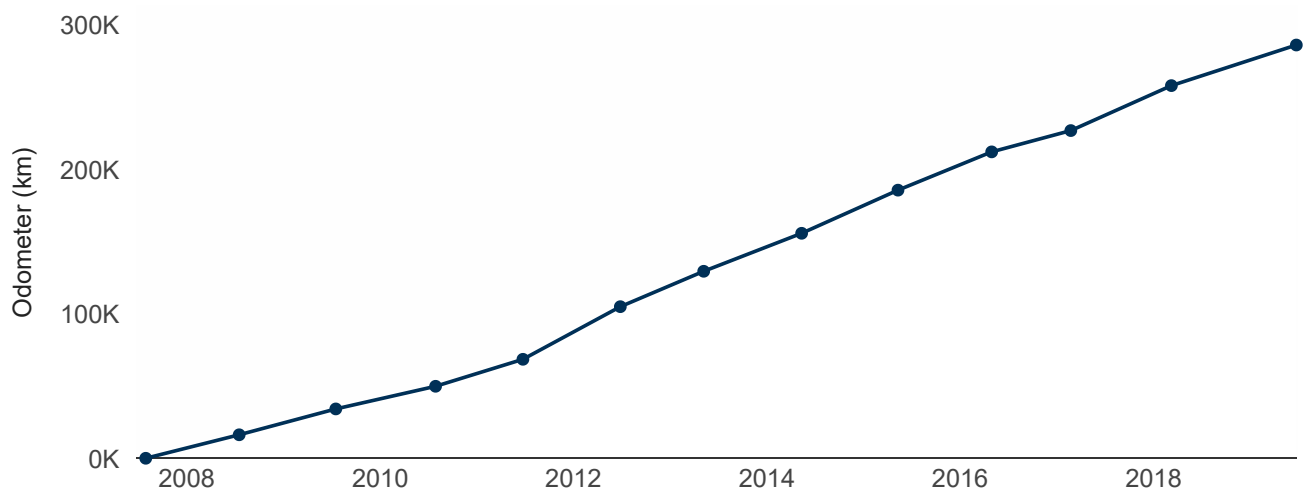

Date	Odometer	Avg/day	Avg/year
24 Jun 2019	285,702 km	59	21,701
09 Mar 2018	257,639 km	82	29,855
23 Feb 2017	Current registered owner (as at 04 Oct 2019) Owner for 3 years, 4 months Private owner - Information withheld		
23 Feb 2017	Previous registered owner Enterprise Motor Group (NEW LYNN) Ltd 2 Portage Road New Lynn, Auckland 0600		
22 Feb 2017	226,557 km	49	17,973
29 Apr 2016	211,834 km	75	27,280
11 May 2015	185,376 km	82	29,907
12 May 2014	155,551 km	71	25,907
07 May 2013	129,289 km	78	28,348
26 Jun 2012	104,824 km	99	36,083
24 Jun 2011	68,444 km	57	20,632
29 Jul 2010	49,790 km	42	15,156
17 Jul 2009	34,136 km	49	17,869
17 Jul 2008	16,267 km	46	16,795
30 Jul 2007	24 km		
28 Jun 2007	Previous registered owner Owner for 9 years, 8 months Private owner - Information withheld		
28 Jun 2007	First registration in NZ (New vehicle) (plate: DZU785)