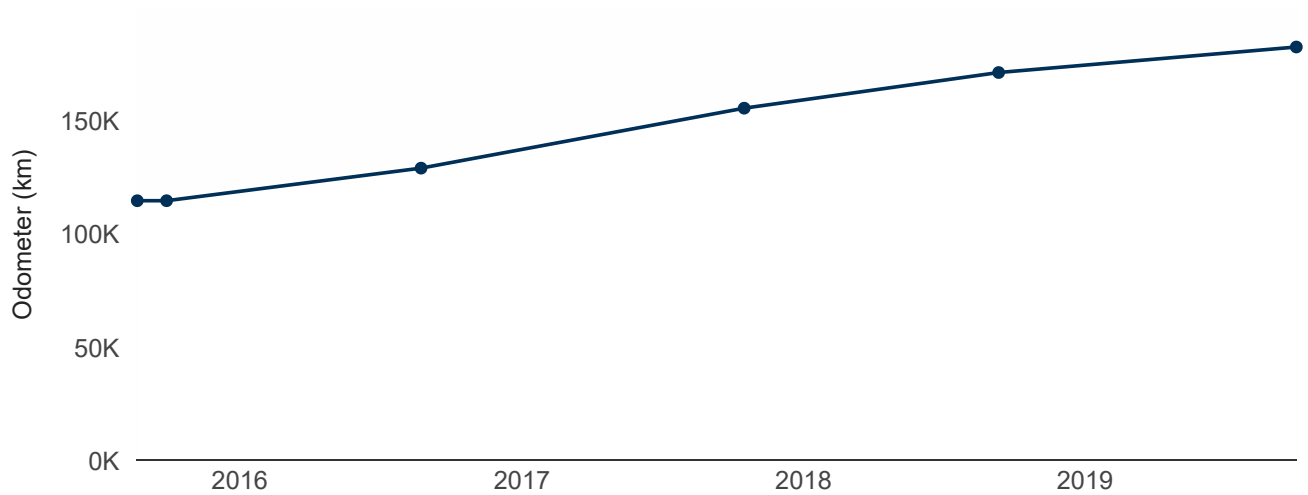

- 1 Update warning. This report was created over six months ago. The data is out of date
- 2 The license (rego) expired on 4/07/2020

① Information

- 3 This report was created on 7/10/2019
- 4 This van has not been reported stolen and is not wanted by the police
- 5 This van's odometer is reliable (at last inspection)
- 6 4-gear automatic transmission
- 7 This van was not imported damaged
- 8 This van was used import from Japan, initial New Zealand registered date on Jan-2016
- 9 Warrant of fitness expires in 3 months (02/10/2020)
- 10 This van has no known security interests (money owed)
- 11 This van has no known fire or water damage upon import
- 12 This van has had 4 New Zealand owners
- 13 Current registered owner: Information withheld
- 14 Latest odometer reading 182,555 recorded on 11/09/2018

Van history

Most recent odometer reading (Kilometres): **182,555 km**

Estimated odometer reading (Kilometres): **182,700 km**

Date	Odometer	Avg/day	Avg/year
02 Oct 2019	182,555 km	29	10,658
18 Sep 2018	Current registered owner (as at 07 Oct 2019) Owner for 1 year, 10 months Private owner - Information withheld		
18 Sep 2018	Previous registered owner Hopmans Qeii Quality Cars Limited 81 Rookwood Avenue New Brighton, Christchurch 8083		
11 Sep 2018	171,284 km	48	17,419
16 Oct 2017	155,535 km	63	23,073
23 Aug 2016	129,049 km	44	15,960
13 Jan 2016	Previous registered owner Owner for 2 years, 8 months Skilled Builders Limited 9 Alluvial Place Cromwell 9310		
05 Jan 2016	Previous registered owner Owner for 8 days Hopmans Qeii Quality Cars Limited 81 Rookwood Avenue New Brighton, Christchurch 8083		
05 Jan 2016	First registration in NZ (Used vehicle) (plate: JNW583)		
28 Sep 2015	114,663 km		
21 Aug 2015	114,659		
01 Mar 2006	First registered overseas (Japan)		