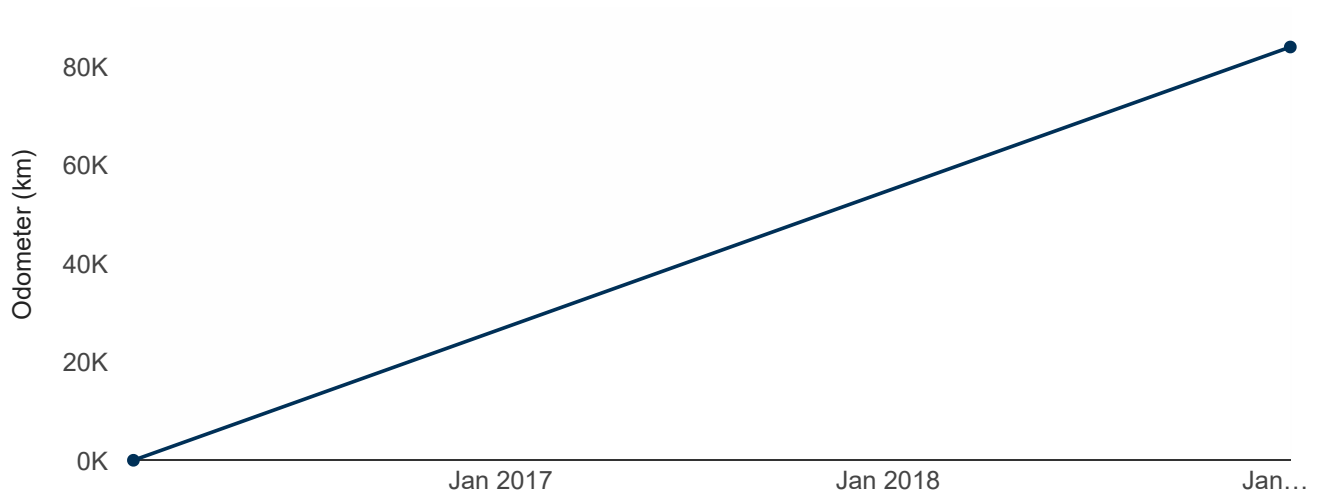

Date	Odometer	Avg/day	Avg/year
15 Jan 2019	83,892 km	77	28,090
21 Jan 2016	7 km		
19 Jan 2016	First registration in NZ (New vehicle) (plate: JNU817)		

Ownership History

NZ OWNERSHIP INFORMATION WAS NOT REQUESTED

Securities

PPSR NOT CHECKED. MONEY COULD BE OWED ON THIS CAR

Economy, safety and pollution

4/6 Economy	4/6 Carbon emissions	5/5 Driver safety	5/6 Pollutants

Transmission: 7-gear automated manual

Estimated fuel cost

Day:	$5.92 *
Week:	$41.54 *
Month:	$180.00 *
Year:	$2,160.00 *