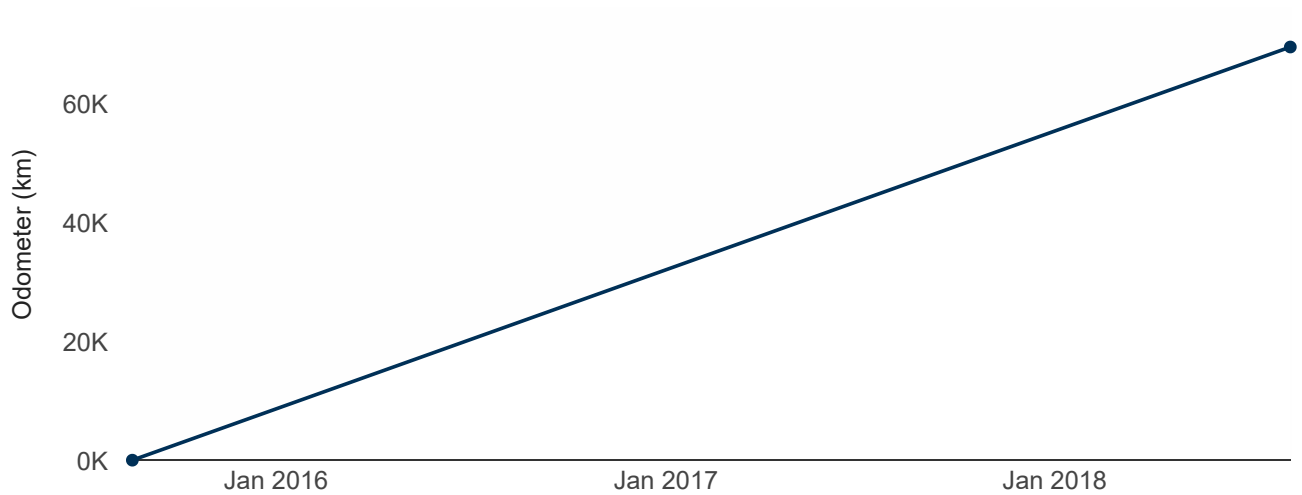

Car history

Most recent odometer reading (Kilometres): 69,543 km

Estimated odometer reading (Kilometres): **96,788 km**

Date	Odometer	Avg/day	Avg/year
10 Aug 2018	69,543 km	64	23,344
19 Aug 2015	22 km		
18 Aug 2015	First registration in NZ (New vehicle) (plate: JGH999)		