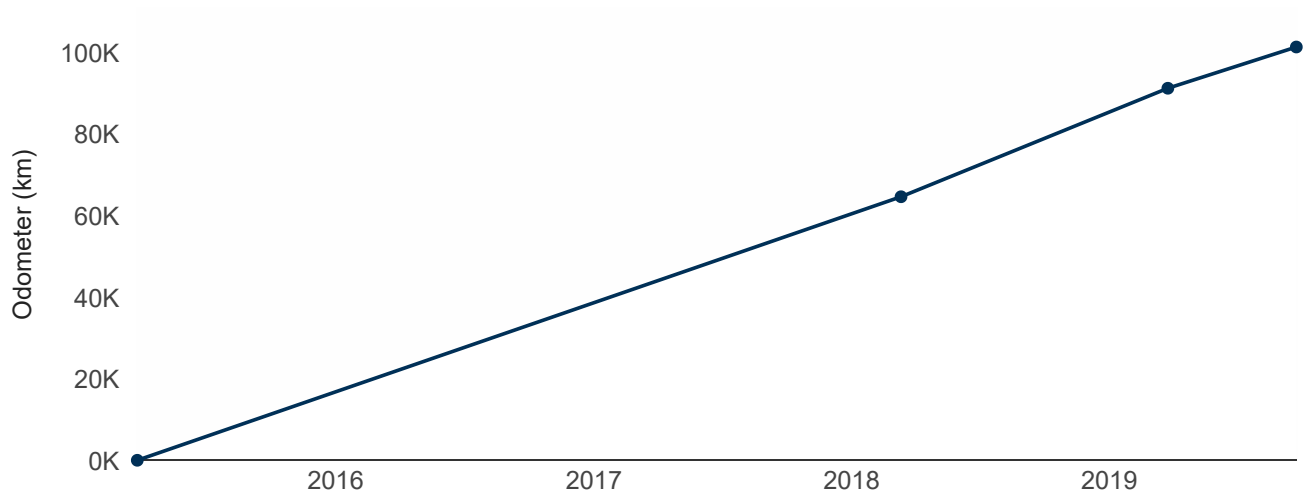

Car history

Most recent odometer reading (Kilometres): 101,247 km

Estimated odometer reading (Kilometres): 101,802 km

Date	Odometer	Avg/day	Avg/year
23 Sep 2019	101,247 km	56	20,264
25 Mar 2019	91,143 km	70	25,663
12 Mar 2018	64,566 km	60	21,778
30 Mar 2015	First registration in NZ (New vehicle) (plate: JAM863)		
26 Mar 2015	7 km		