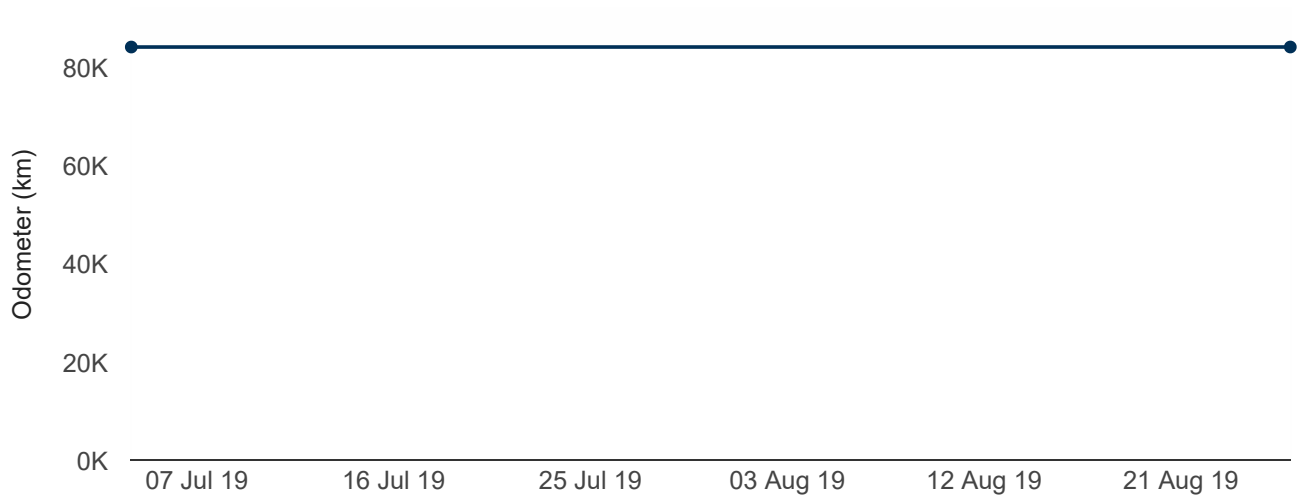

Car history

Most recent odometer reading (Kilometres): **84,120 km**
Estimated odometer reading (Kilometres): **84,120 km**

Date	Odometer	Avg/day	Avg/year
26 Aug 2019	84,120 km		
04 Jul 2019	84,114		
Unknown	First registration in NZ (Used vehicle)		